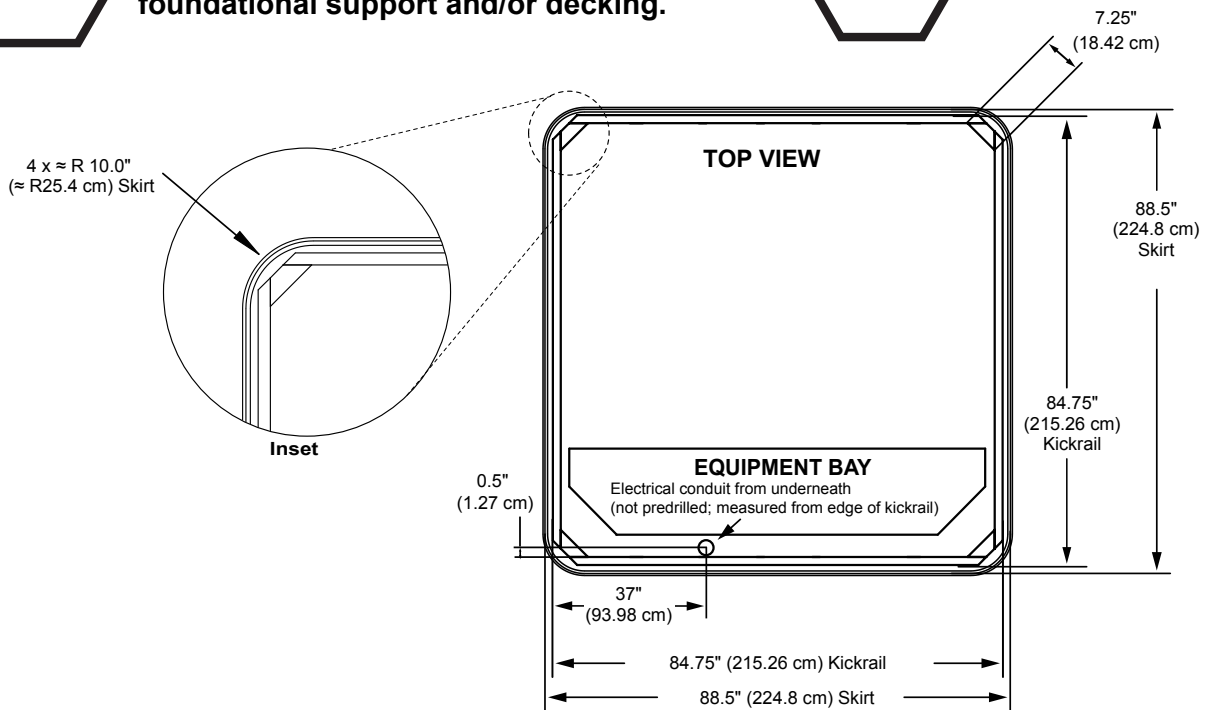

Sundance Spas 680 Ramona

Portable Dimensions

IMPORTANT! Always measure each hot tub for exact dimensions **BEFORE** designing its foundational support and/or decking.

Dimensions/specifications subject to change without notice. Tolerance: $\pm 0.5"$ (1.27 cm)

Dimensions/Specifications Subject To Change Without Notice