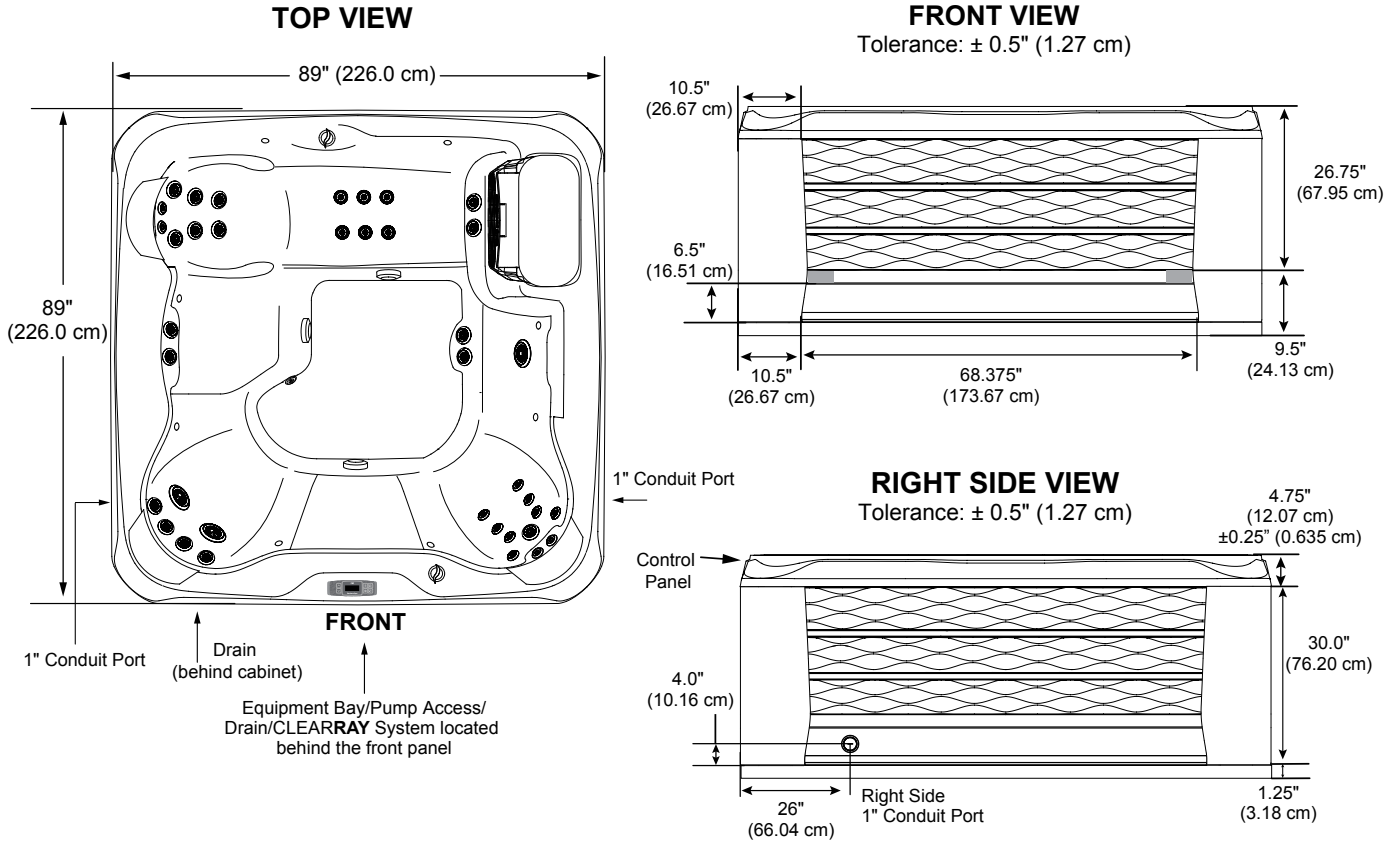

Sundance Spas 680 Ramona

Portable Dimensions

IMPORTANT! Always measure each hot tub for exact dimensions **BEFORE** designing its foundational support and/or decking.

Dimensions/specifications subject to change without notice. Tolerance: $\pm 0.5"$ (1.27 cm)

Dimensions/Specifications Subject To Change Without Notice