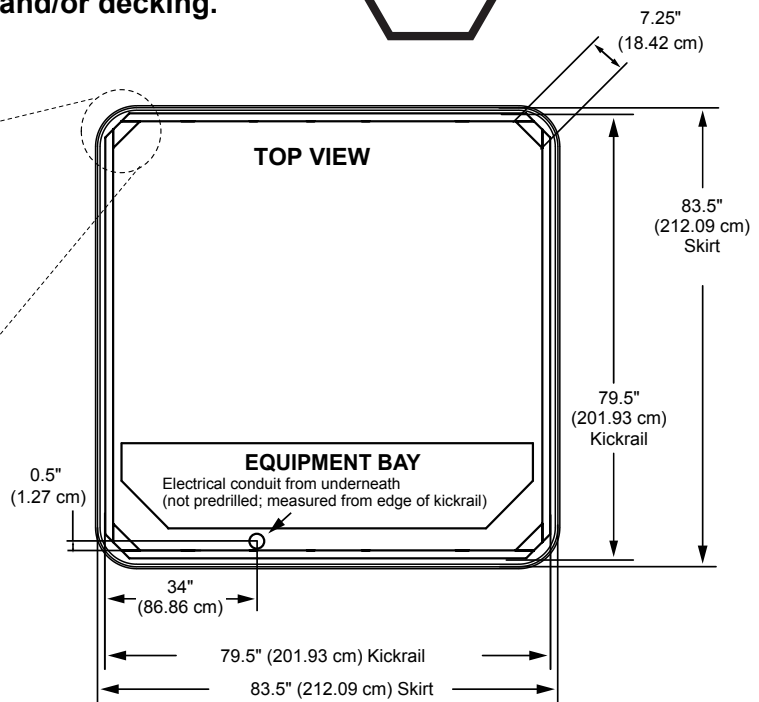

## Portable Dimensions

**IMPORTANT! Always measure each hot tub for exact dimensions BEFORE designing its foundational support and/or decking.**

4 x  $\approx R 10.0"$   
 ( $\approx R25.4$  cm) Skirt

Dimensions/specifications subject to change without notice. Tolerance:  $\pm 0.5"$  (1.27 cm)

Dimensions/Specifications Subject To Change Without Notice