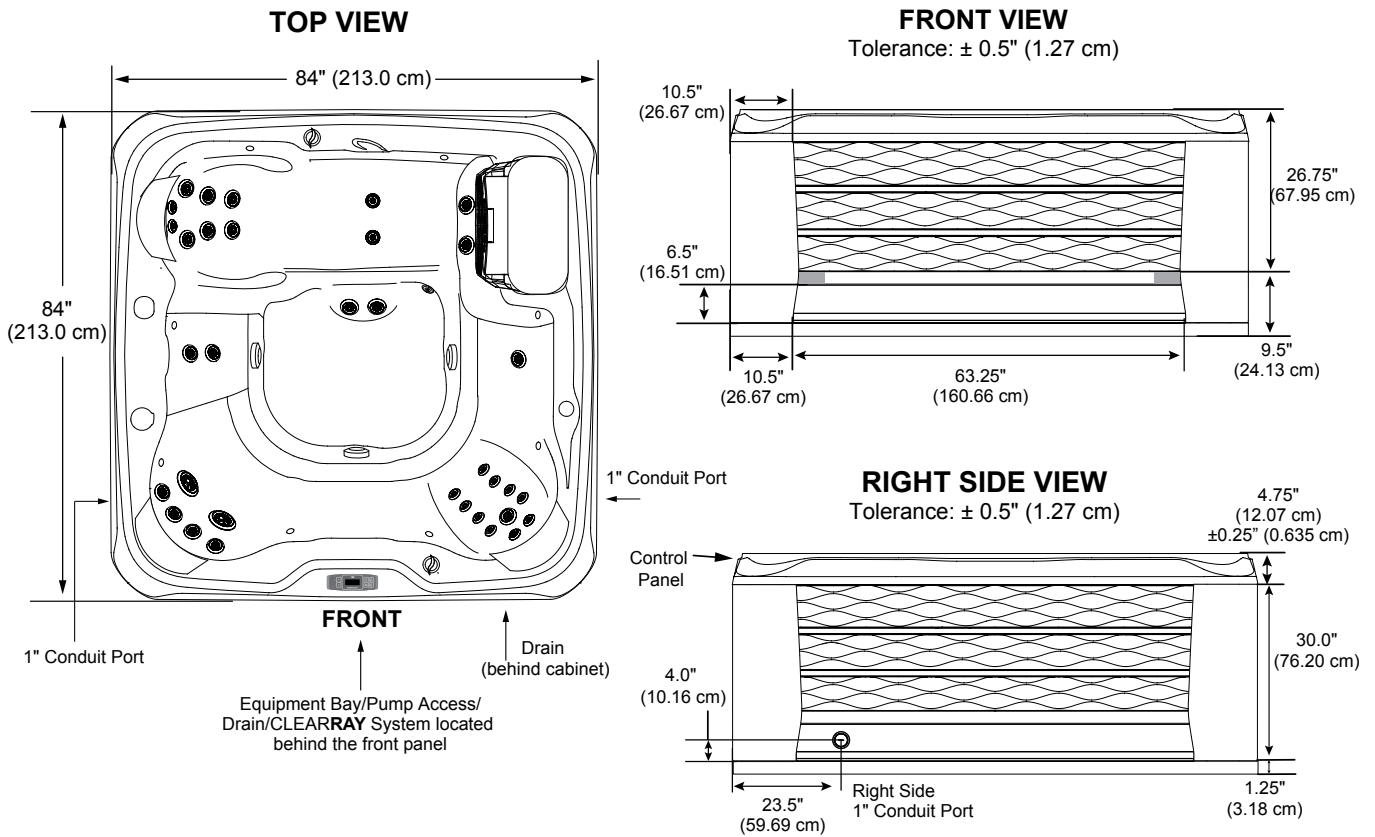

## Portable Dimensions

**IMPORTANT! Always measure each hot tub for exact dimensions BEFORE designing its foundational support and/or decking.**

4 x  $\approx R 10.0"$   
 ( $\approx R25.4$  cm) Skirt

Dimensions/specifications subject to change without notice. Tolerance:  $\pm 0.5"$  (1.27 cm)

Dimensions/Specifications Subject To Change Without Notice