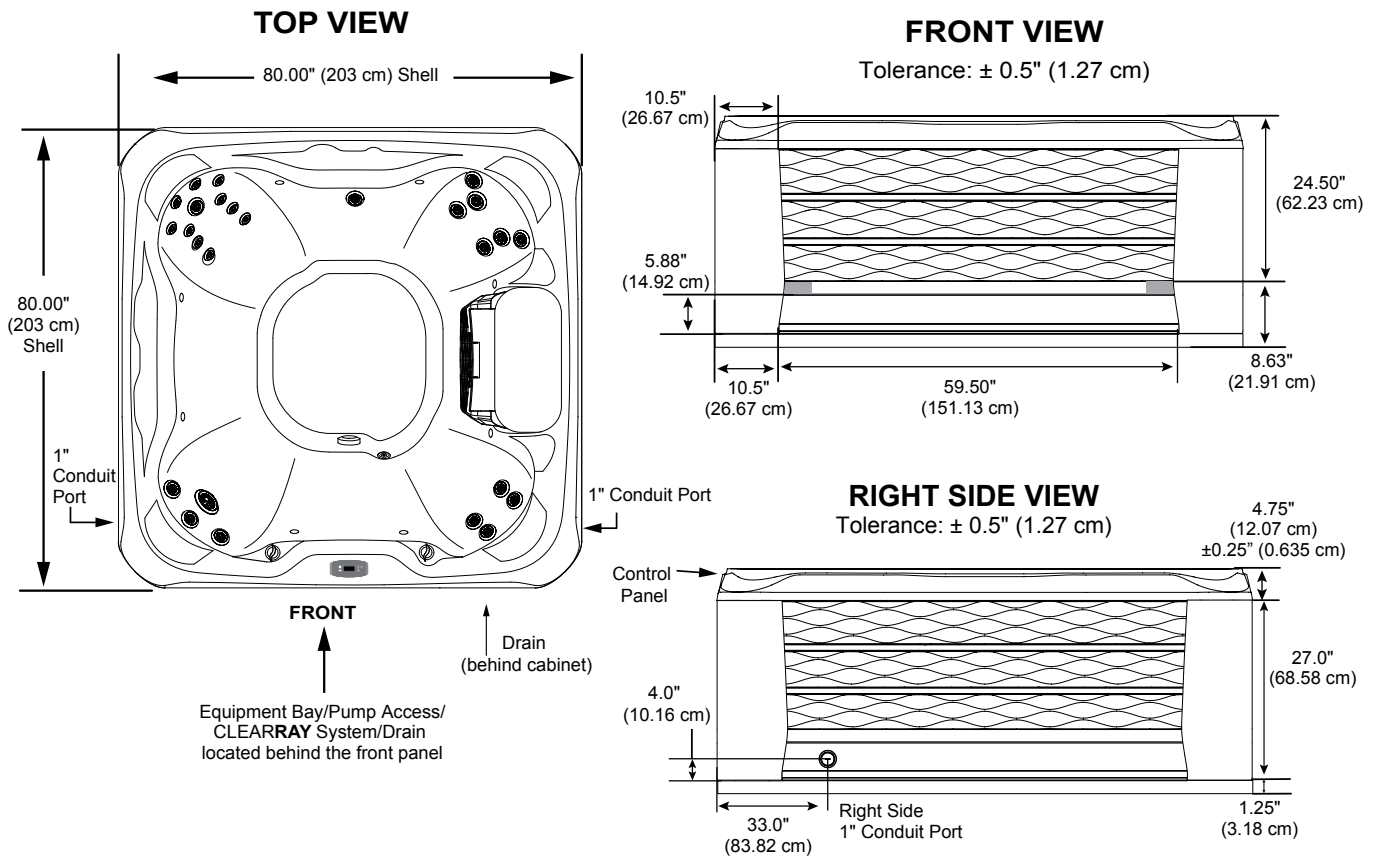

Sundance Spas 680 Prado

Portable Dimensions

IMPORTANT! Always measure each hot tub for exact dimensions BEFORE designing its foundational support and/or decking.

Dimensions/Specifications Subject To Change Without Notice