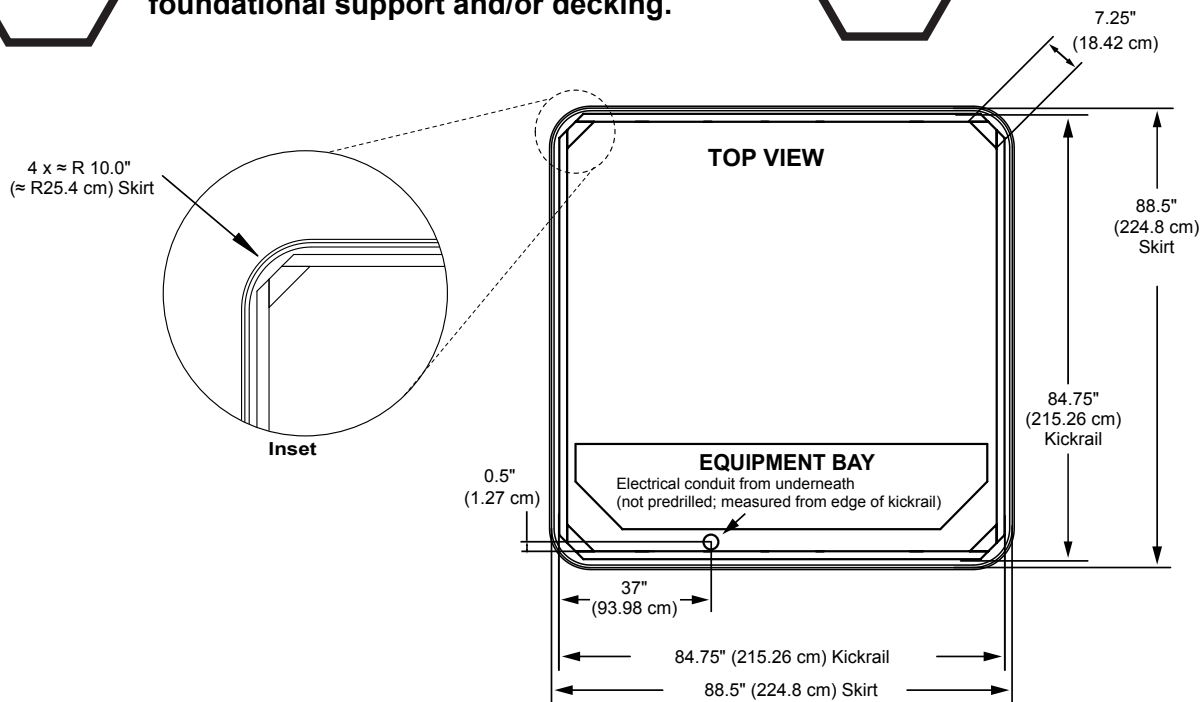

## Portable Dimensions

**IMPORTANT! Always measure each hot tub for exact dimensions BEFORE designing its foundational support and/or decking.**

Dimensions/specifications subject to change without notice. Tolerance:  $\pm 0.5"$  (1.27 cm)

Dimensions/Specifications Subject To Change Without Notice