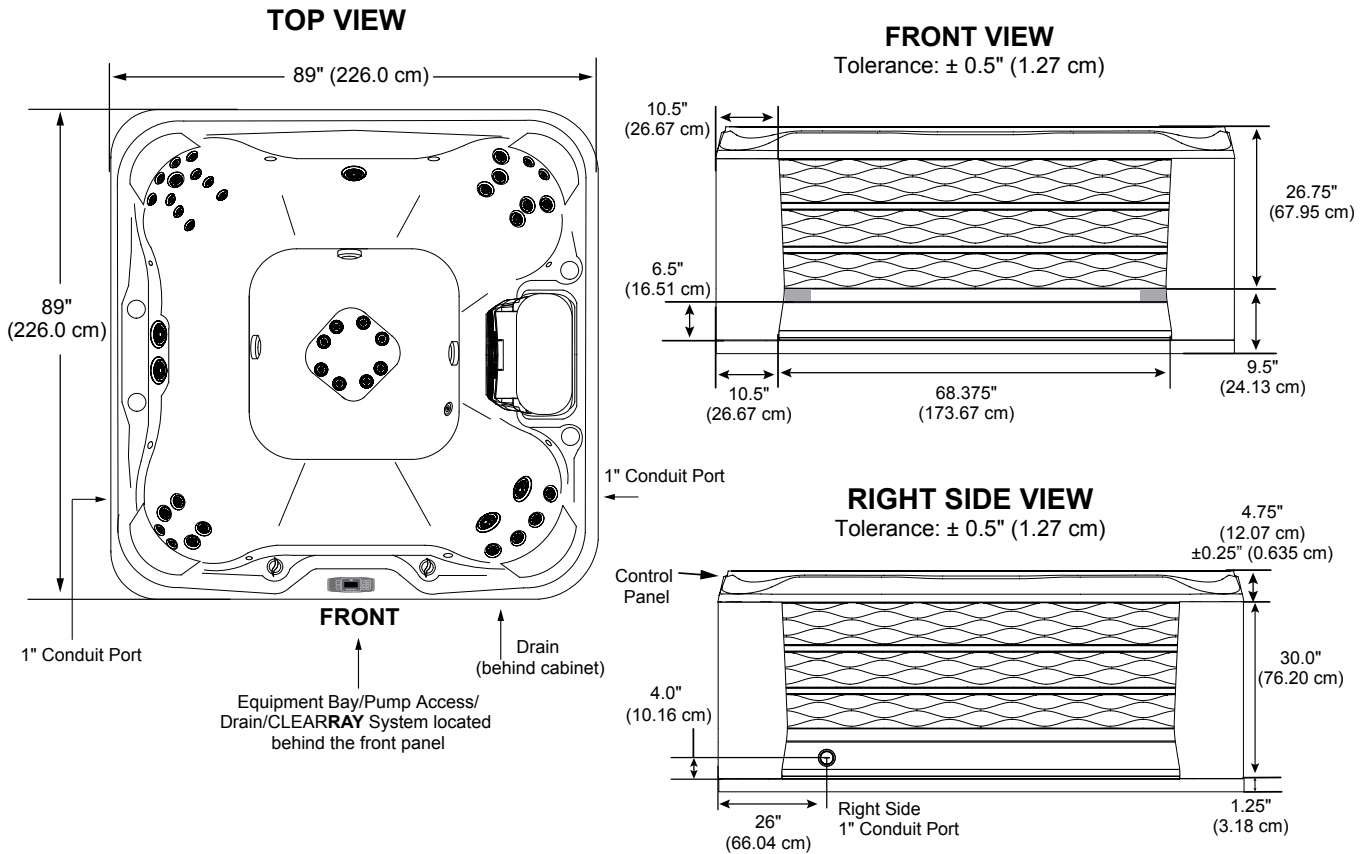

## Portable Dimensions

**IMPORTANT! Always measure each hot tub for exact dimensions BEFORE designing its foundational support and/or decking.**

Dimensions/specifications subject to change without notice. Tolerance:  $\pm 0.5"$  (1.27 cm)

Dimensions/Specifications Subject To Change Without Notice