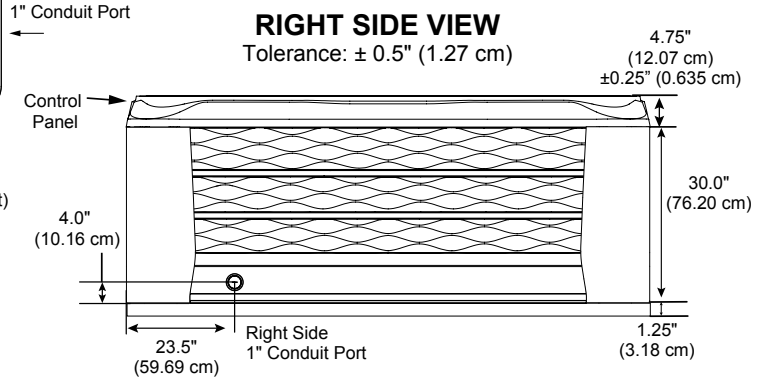

Sundance Spas 680 Edison

Portable Dimensions

IMPORTANT! Always measure each hot tub for exact dimensions **BEFORE** designing its foundational support and/or decking.

4 x $\approx R 10.0"$
($\approx R25.4$ cm) Skirt

Dimensions/specifications subject to change without notice. Tolerance: $\pm 0.5"$ (1.27 cm)

Dimensions/Specifications Subject To Change Without Notice