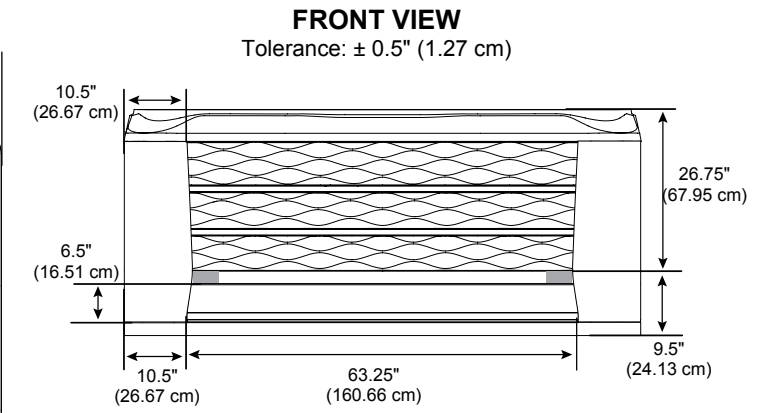

Sundance Spas 680 Edison

Portable Dimensions

IMPORTANT! Always measure each hot tub for exact dimensions **BEFORE** designing its foundational support and/or decking.

4 x $\approx R 10.0"$
($\approx R25.4$ cm) Skirt

Dimensions/specifications subject to change without notice. Tolerance: $\pm 0.5"$ (1.27 cm)

Dimensions/Specifications Subject To Change Without Notice