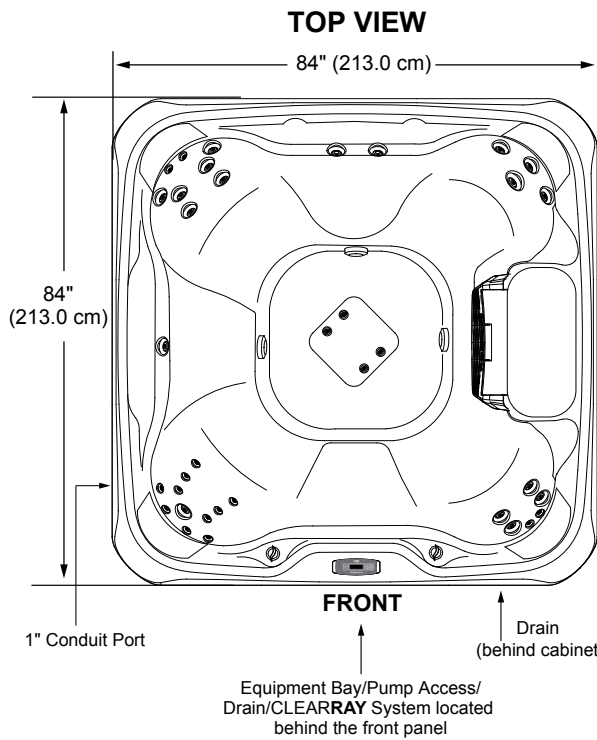

Sundance Spas 680 Edison

Portable Dimensions

IMPORTANT! Always measure each hot tub for exact dimensions **BEFORE** designing its foundational support and/or decking.

4 x $\approx R 10.0"$
($\approx R25.4$ cm) Skirt

Dimensions/specifications subject to change without notice. Tolerance: $\pm 0.5"$ (1.27 cm)

Dimensions/Specifications Subject To Change Without Notice