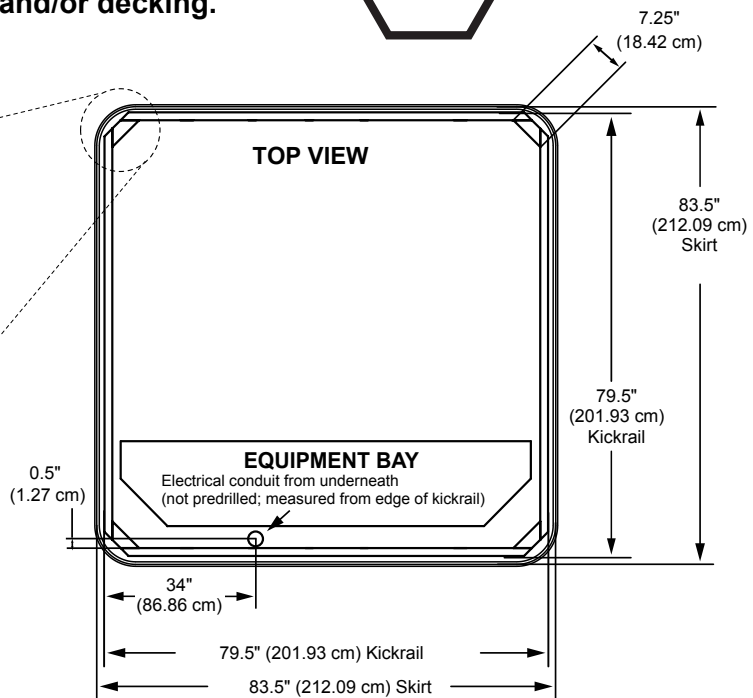

Sundance Spas 680 Edison

Portable Dimensions

IMPORTANT! Always measure each hot tub for exact dimensions **BEFORE** designing its foundational support and/or decking.

4 x $\approx R 10.0"$
($\approx R25.4$ cm) Skirt

Dimensions/specifications subject to change without notice. Tolerance: $\pm 0.5"$ (1.27 cm)

Dimensions/Specifications Subject To Change Without Notice