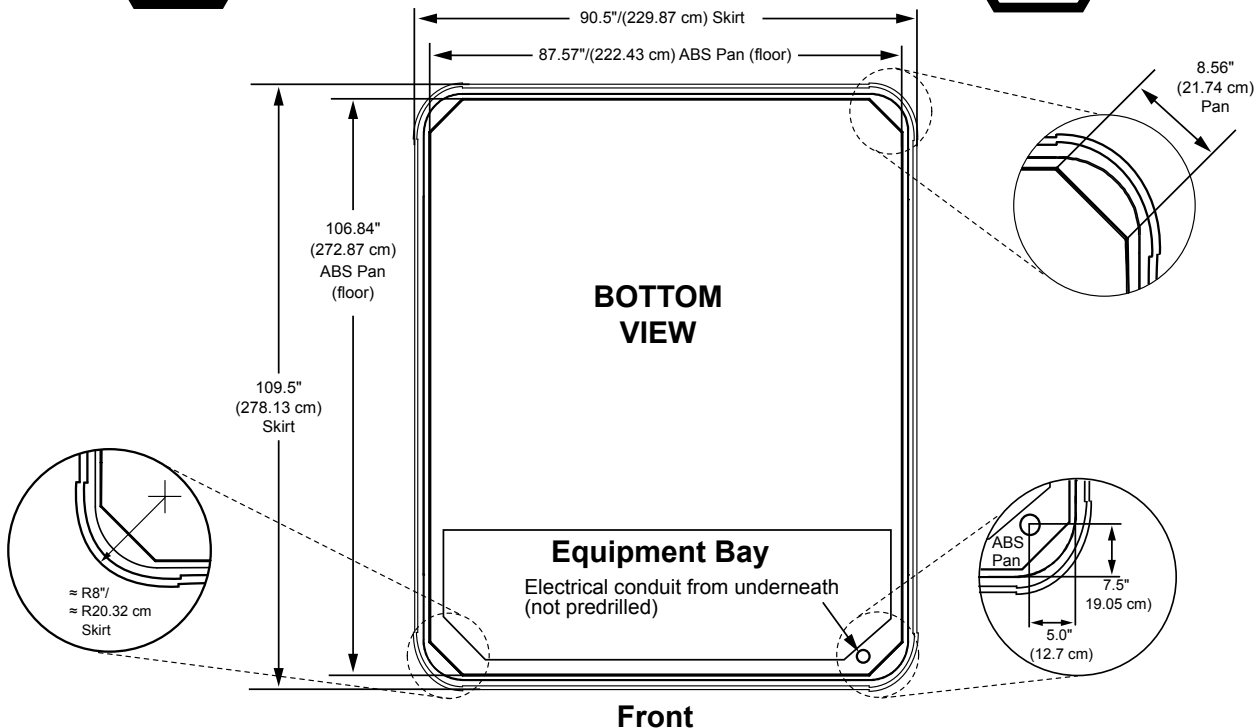

Sundance Spas 880 Aspen

Portable Dimensions

IMPORTANT! Always measure each hot tub for exact dimensions **BEFORE** designing its foundational support and/or decking.

Dimensions/specifications subject to change without notice. Tolerance: $\pm 0.5"$ (1.27 cm)

Dimensions/Specifications Subject To Change Without Notice