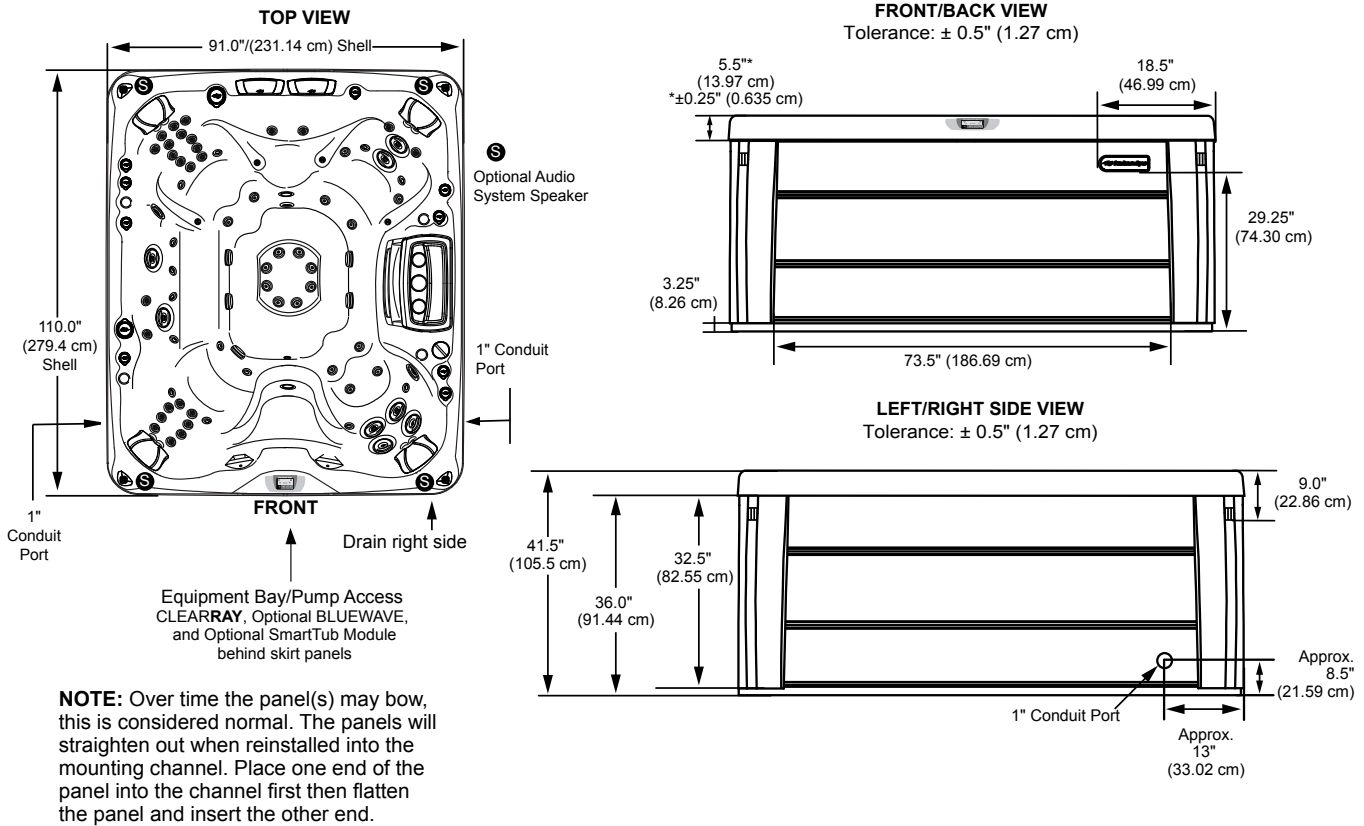

Sundance Spas 880 Aspen

Portable Dimensions

IMPORTANT! Always measure each hot tub for exact dimensions **BEFORE** designing its foundational support and/or decking.

Dimensions/specifications subject to change without notice. Tolerance: $\pm 0.5"$ (1.27 cm)

Dimensions/Specifications Subject To Change Without Notice