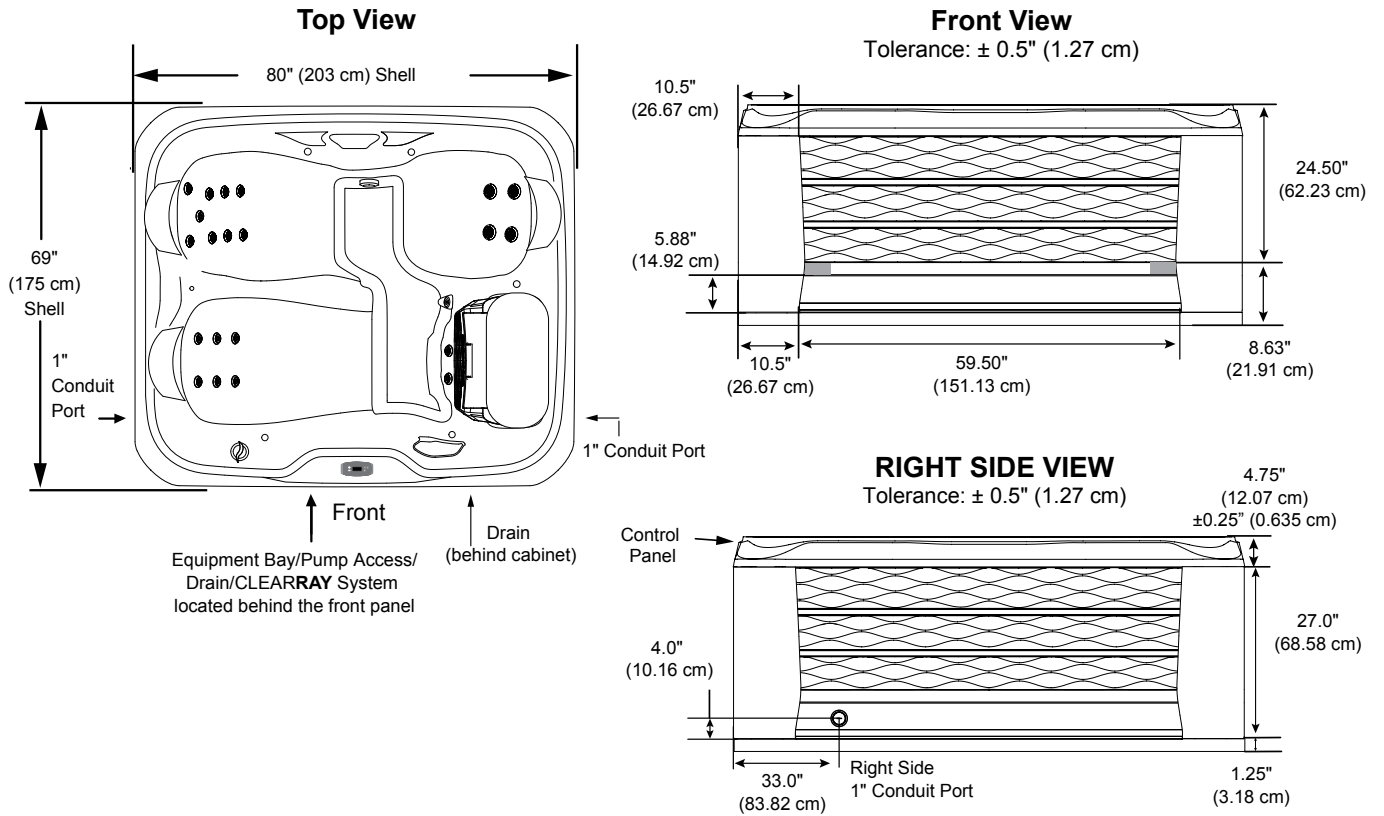

Sundance Spas 680 Alicia

Portable Dimensions

IMPORTANT! Always measure each hot tub for exact dimensions BEFORE designing its foundational support and/or decking.

Dimensions/specifications subject to change without notice. Tolerance: $\pm 0.5"$ (1.27 cm)

Dimensions/Specifications Subject To Change Without Notice