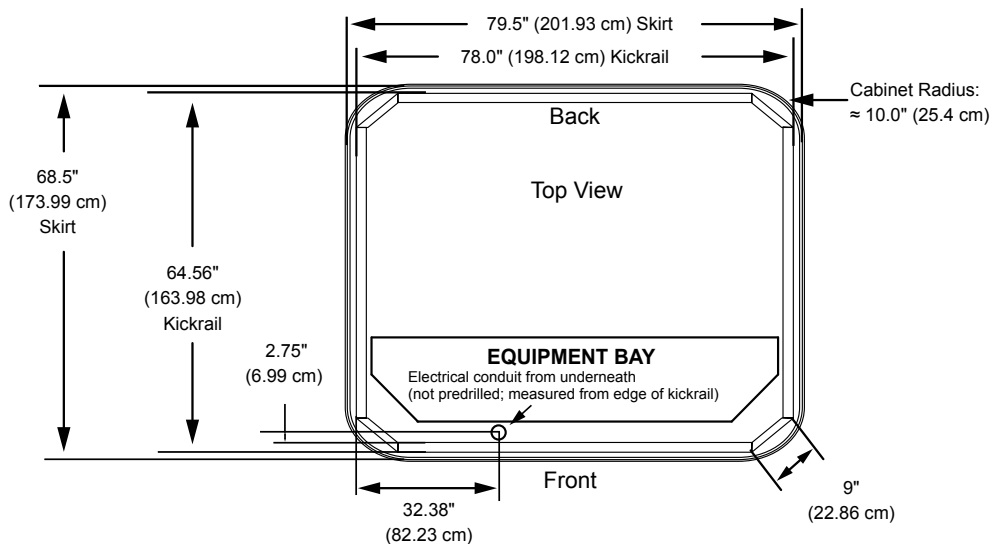

Sundance Spas 680 Alicia

Portable Dimensions

IMPORTANT! Always measure each hot tub for exact dimensions BEFORE designing its foundational support and/or decking.

Dimensions/specifications subject to change without notice. Tolerance: $\pm 0.5"$ (1.27 cm)

Dimensions/Specifications Subject To Change Without Notice