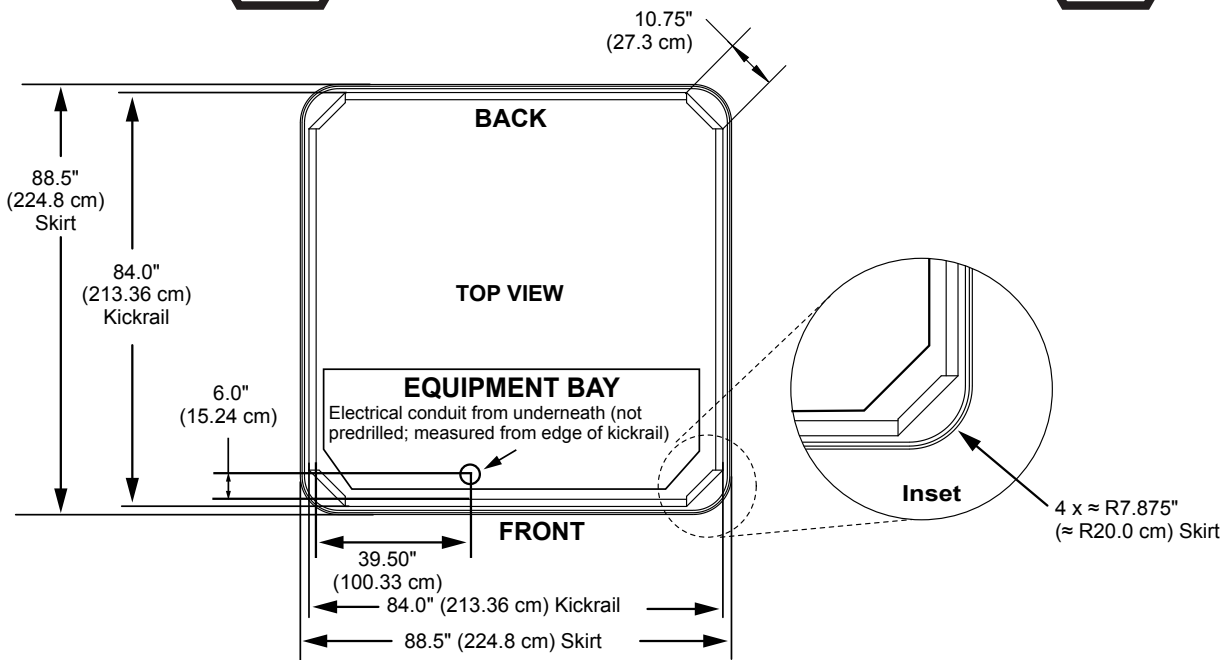

Sundance Spas 680 Ramona

Portable Dimensions

IMPORTANT! Always measure each hot tub for exact dimensions BEFORE designing its foundational support and/or decking.

Dimensions/specifications subject to change without notice. Tolerance: $\pm 0.5"$ (1.27 cm)

Dimensions/Specifications Subject To Change Without Notice