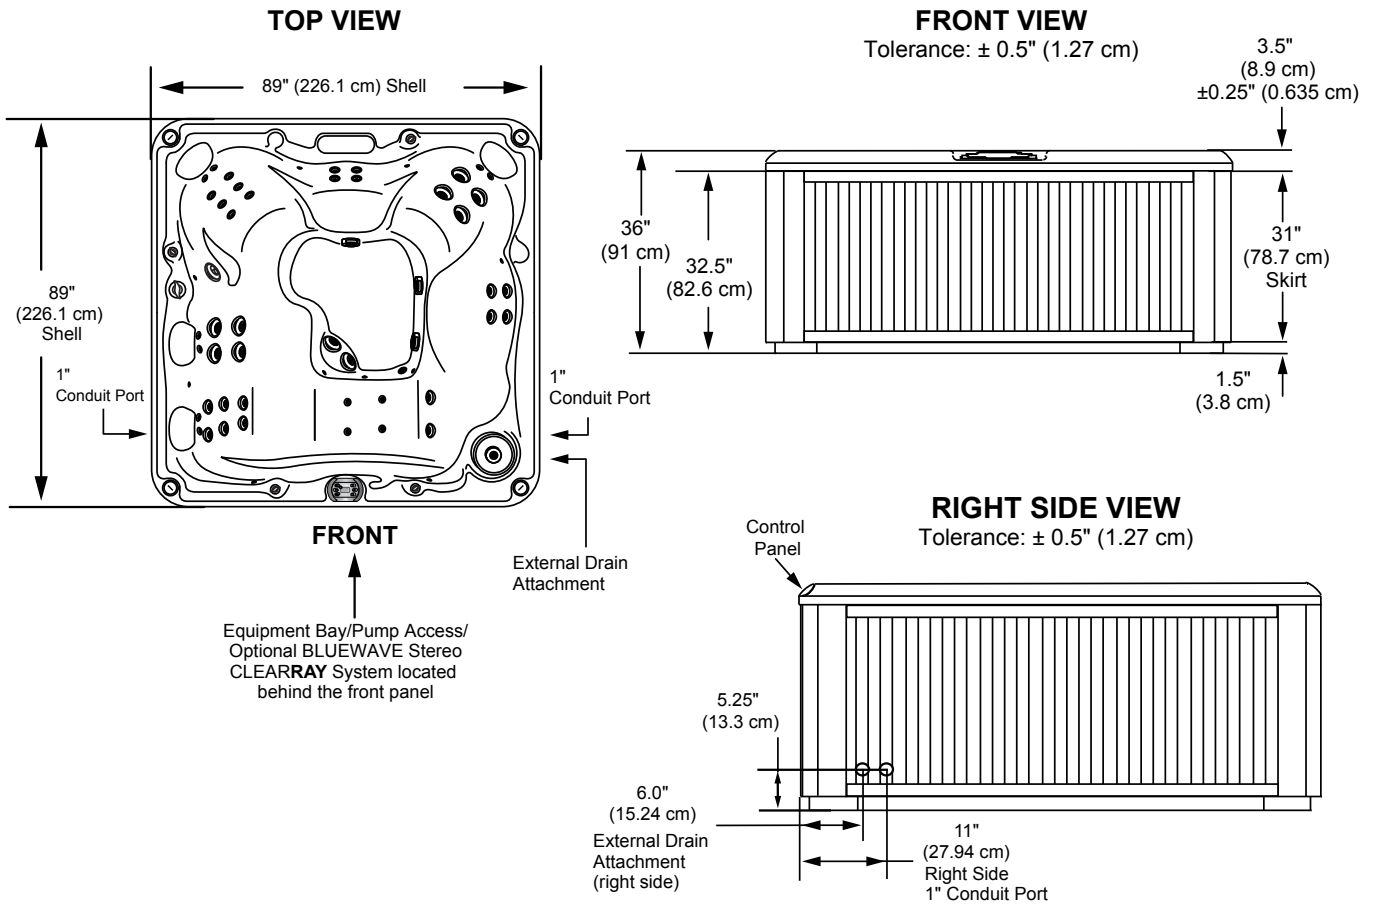

Sundance Spas 680 Ramona

Portable Dimensions

IMPORTANT! Always measure each hot tub for exact dimensions BEFORE designing its foundational support and/or decking.

Dimensions/specifications subject to change without notice. Tolerance: $\pm 0.5"$ (1.27 cm)

Dimensions/Specifications Subject To Change Without Notice