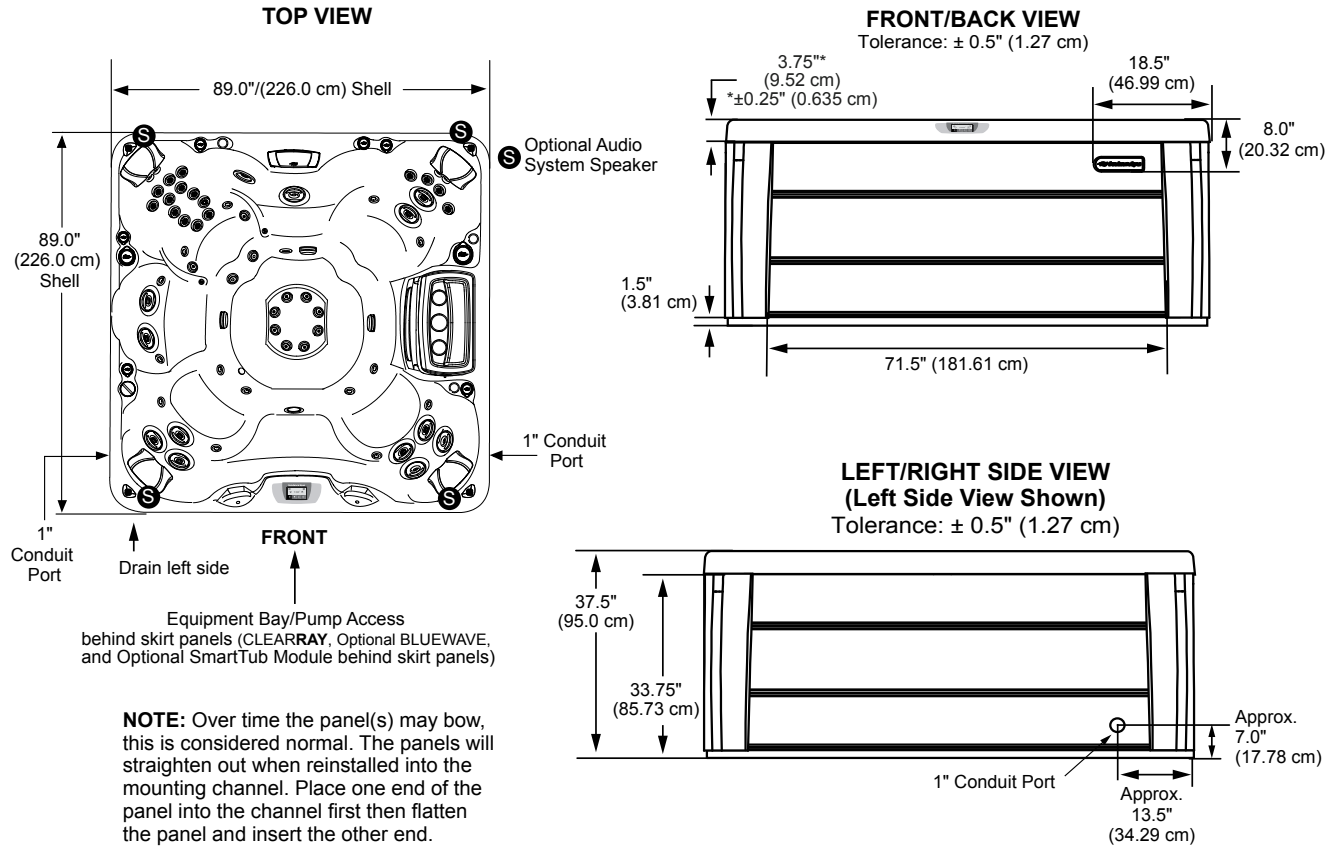

## Portable Dimensions

**IMPORTANT! Always measure each hot tub for exact dimensions BEFORE designing its foundational support and/or decking.**

Dimensions/specifications subject to change without notice. Tolerance:  $\pm 0.5"$  (1.27 cm)

Dimensions/Specifications Subject To Change Without Notice