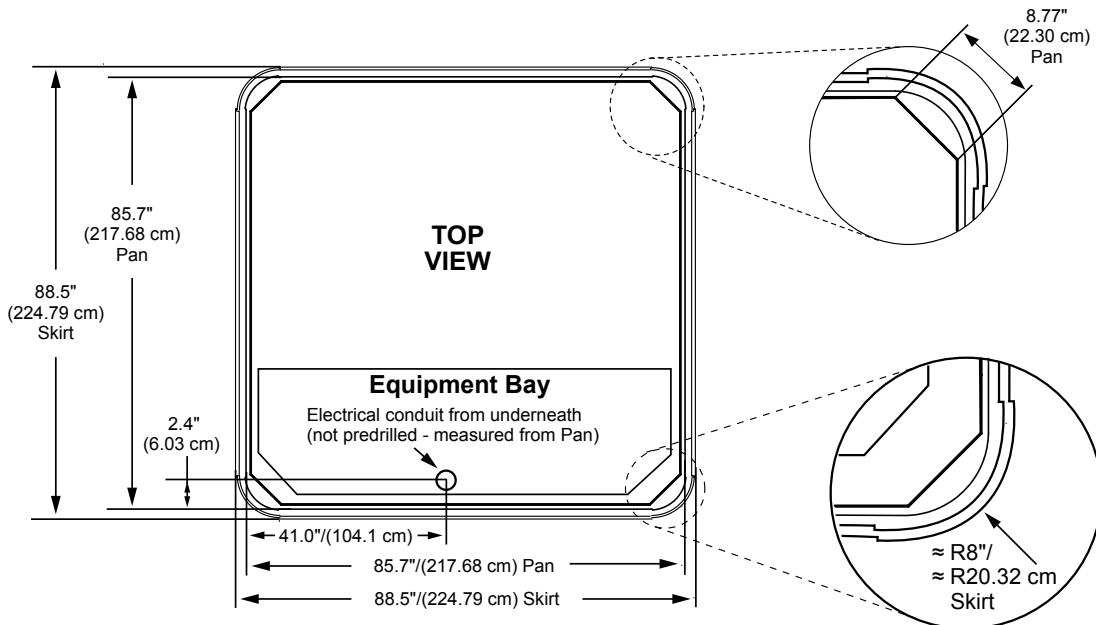

## Portable Dimensions

**IMPORTANT! Always measure each hot tub for exact dimensions BEFORE designing its foundational support and/or decking.**

Dimensions/specifications subject to change without notice. Tolerance:  $\pm 0.5"$  (1.27 cm)

Dimensions/Specifications Subject To Change Without Notice