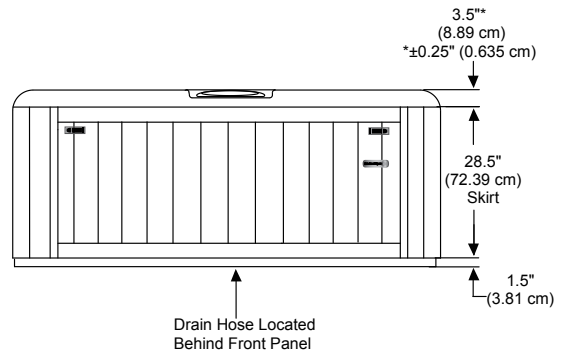

Sundance Spas 780 Montclair

Portable Dimensions

TOP VIEW

FRONT
 Equipment Bay/Pump Access
 behind skirt panels (CLEARRAY, Optional BLUEWAVE,
 and Optional SmartTub Module behind skirt panels)

FRONT/BACK VIEW

Tolerance: $\pm 0.5"$ (1.27 cm)

RIGHT SIDE VIEW

Tolerance: $\pm 0.5"$ (1.27 cm)

IMPORTANT! Always measure each hot tub for exact dimensions BEFORE designing its foundational support and/or decking.

Dimensions/specifications subject to change without notice. Tolerance: $\pm 0.5"$ (1.27 cm)

Dimensions/Specifications Subject To Change Without Notice