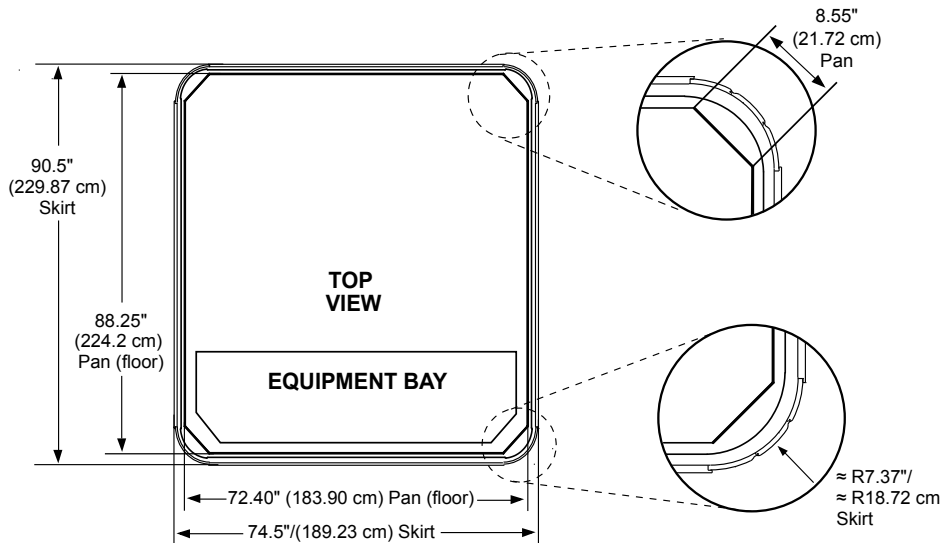

Sundance Spas 780 Montclair

Portable Dimensions

TOP VIEW

FRONT
 Equipment Bay/Pump Access
 behind skirt panels (CLEARRAY, Optional BLUEWAVE,
 and Optional SmartTub Module behind skirt panels)

FRONT/BACK VIEW

Tolerance: $\pm 0.5"$ (1.27 cm)

RIGHT SIDE VIEW

Tolerance: $\pm 0.5"$ (1.27 cm)

IMPORTANT! Always measure each hot tub for exact dimensions BEFORE designing its foundational support and/or decking.

Dimensions/specifications subject to change without notice. Tolerance: $\pm 0.5"$ (1.27 cm)

Dimensions/Specifications Subject To Change Without Notice