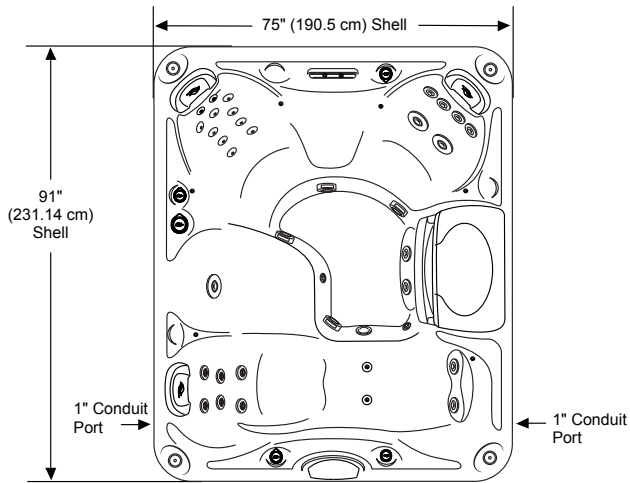

Sundance Spas 780 Montclair

Portable Dimensions

TOP VIEW

FRONT
 Equipment Bay/Pump Access
 behind skirt panels (CLEARRAY, Optional BLUEWAVE,
 and Optional SmartTub Module behind skirt panels)

FRONT/BACK VIEW

Tolerance: $\pm 0.5"$ (1.27 cm)

RIGHT SIDE VIEW

Tolerance: $\pm 0.5"$ (1.27 cm)

IMPORTANT! Always measure each hot tub for exact dimensions BEFORE designing its foundational support and/or decking.

Dimensions/specifications subject to change without notice. Tolerance: $\pm 0.5"$ (1.27 cm)

Dimensions/Specifications Subject To Change Without Notice