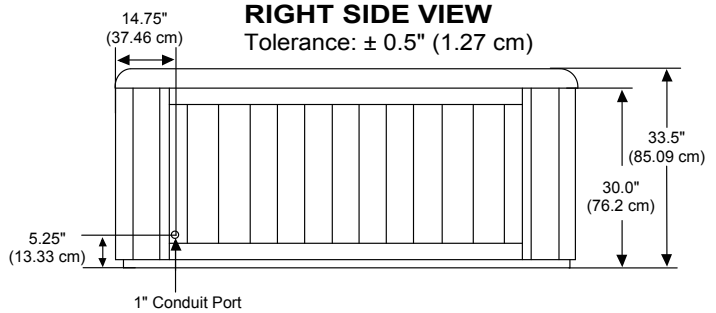

Sundance Spas 780 Montclair

Portable Dimensions

TOP VIEW

FRONT
 Equipment Bay/Pump Access
 behind skirt panels (CLEARRAY, Optional BLUEWAVE,
 and Optional SmartTub Module behind skirt panels)

FRONT/BACK VIEW

Tolerance: $\pm 0.5"$ (1.27 cm)

RIGHT SIDE VIEW

Tolerance: $\pm 0.5"$ (1.27 cm)

IMPORTANT! Always measure each hot tub for exact dimensions BEFORE designing its foundational support and/or decking.

Dimensions/specifications subject to change without notice. Tolerance: $\pm 0.5"$ (1.27 cm)

Dimensions/Specifications Subject To Change Without Notice