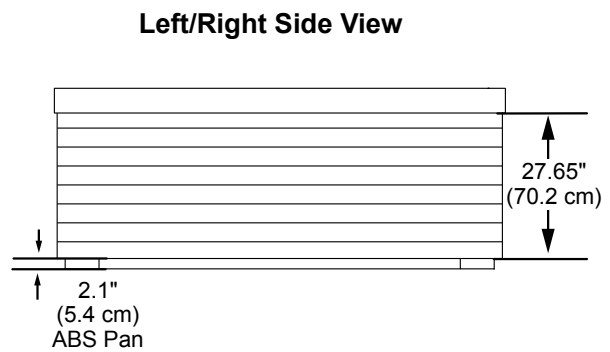

Sundance Spas 980 Kingston

Portable Dimensions

IMPORTANT! Always measure each hot tub for exact dimensions BEFORE designing its foundational support and/or decking.

Dimensions/specifications subject to change without notice. Tolerance: ± 0.5" (1.27 cm)

Dimensions/Specifications Subject To Change Without Notice