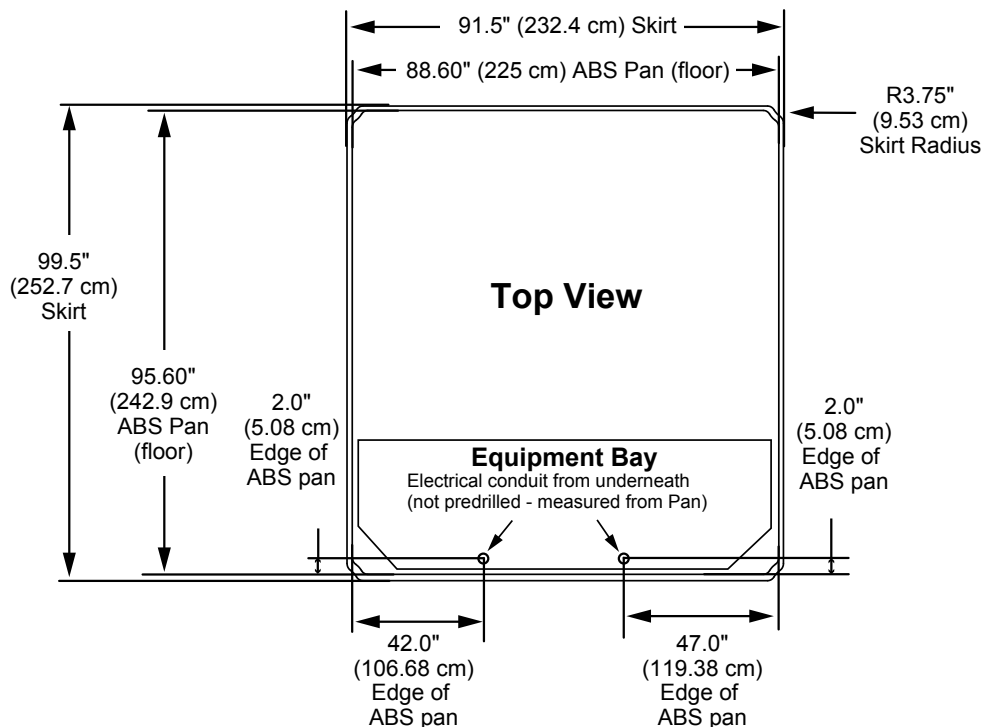

Sundance Spas 980 Kingston

Portable Dimensions

IMPORTANT! Always measure each hot tub for exact dimensions BEFORE designing its foundational support and/or decking.

Dimensions/specifications subject to change without notice. Tolerance: ± 0.5" (1.27 cm)

Dimensions/Specifications Subject To Change Without Notice