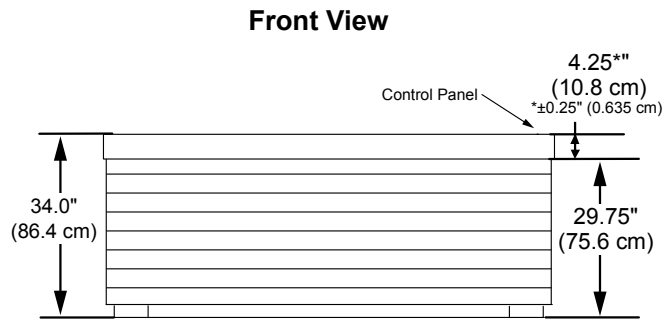

Sundance Spas 980 Kingston

Portable Dimensions

IMPORTANT! Always measure each hot tub for exact dimensions BEFORE designing its foundational support and/or decking.

Dimensions/specifications subject to change without notice. Tolerance: ± 0.5" (1.27 cm)

Dimensions/Specifications Subject To Change Without Notice