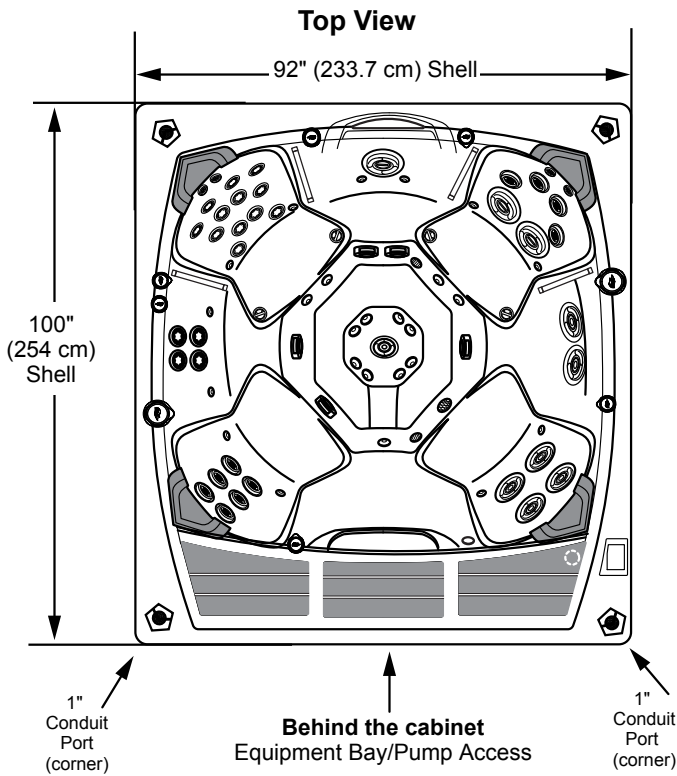

Sundance Spas 980 Kingston

Portable Dimensions

IMPORTANT! Always measure each hot tub for exact dimensions BEFORE designing its foundational support and/or decking.

Dimensions/specifications subject to change without notice. Tolerance: ± 0.5" (1.27 cm)

Dimensions/Specifications Subject To Change Without Notice