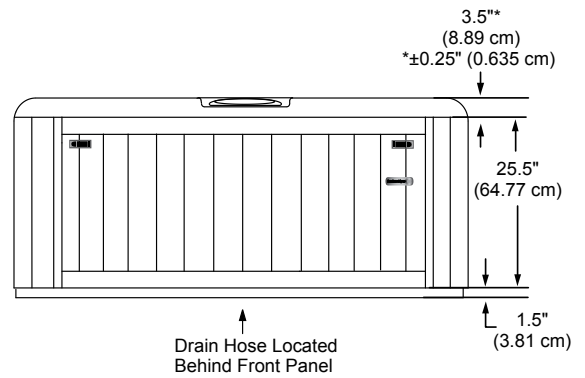

## Portable Dimensions

**TOP VIEW**

**FRONT VIEW**

Tolerance:  $\pm 0.5"$  (1.27 cm)

**LEFT/RIGHT SIDE VIEW**

Tolerance:  $\pm 0.5"$  (1.27 cm)

**IMPORTANT! Always measure each hot tub for exact dimensions BEFORE designing its foundational support and/or decking.**

Dimensions/specifications subject to change without notice. Tolerance:  $\pm 0.5"$  (1.27 cm)

Dimensions/Specifications Subject To Change Without Notice