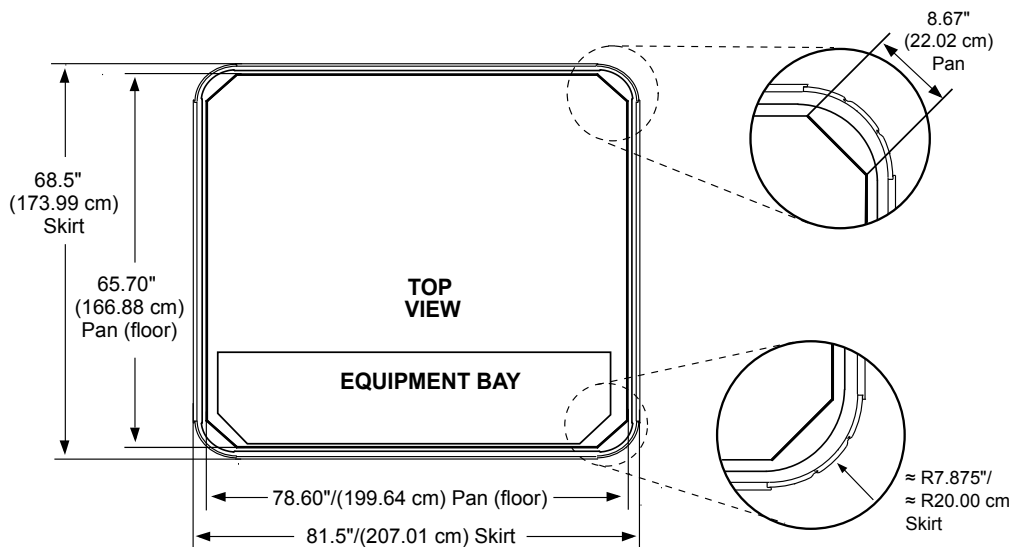

## Portable Dimensions

**TOP VIEW**

**FRONT VIEW**

Tolerance:  $\pm 0.5"$  (1.27 cm)

**LEFT/RIGHT SIDE VIEW**

Tolerance:  $\pm 0.5"$  (1.27 cm)

**IMPORTANT! Always measure each hot tub for exact dimensions BEFORE designing its foundational support and/or decking.**

Dimensions/specifications subject to change without notice. Tolerance:  $\pm 0.5"$  (1.27 cm)

Dimensions/Specifications Subject To Change Without Notice