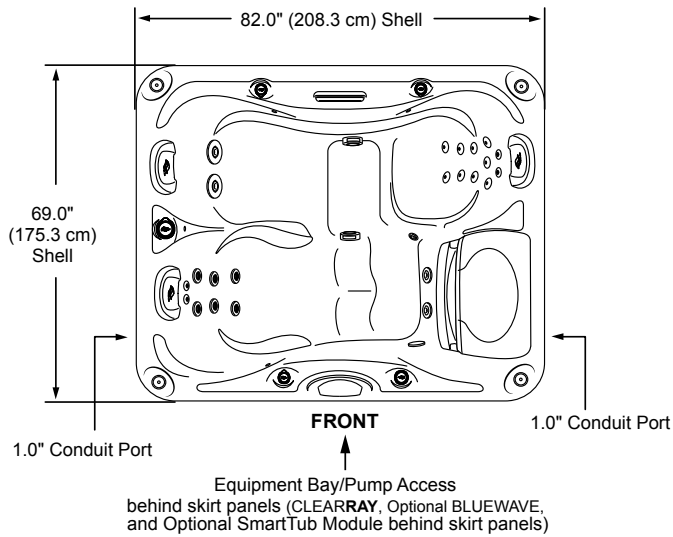

## Portable Dimensions

**TOP VIEW**

**FRONT VIEW**

Tolerance:  $\pm 0.5"$  (1.27 cm)

**LEFT/RIGHT SIDE VIEW**

Tolerance:  $\pm 0.5"$  (1.27 cm)

**IMPORTANT! Always measure each hot tub for exact dimensions BEFORE designing its foundational support and/or decking.**

Dimensions/specifications subject to change without notice. Tolerance:  $\pm 0.5"$  (1.27 cm)

Dimensions/Specifications Subject To Change Without Notice