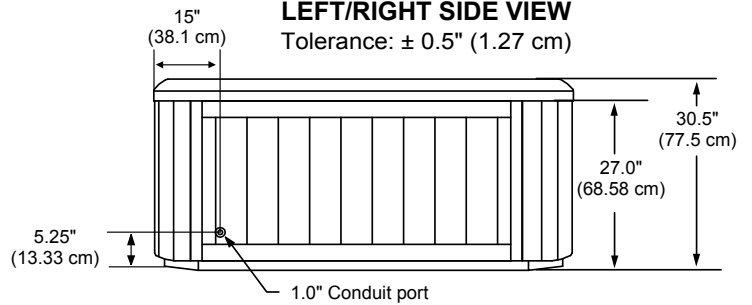

## Portable Dimensions

**TOP VIEW**

**FRONT VIEW**

Tolerance:  $\pm 0.5"$  (1.27 cm)

**LEFT/RIGHT SIDE VIEW**

Tolerance:  $\pm 0.5"$  (1.27 cm)

**IMPORTANT! Always measure each hot tub for exact dimensions BEFORE designing its foundational support and/or decking.**

Dimensions/specifications subject to change without notice. Tolerance:  $\pm 0.5"$  (1.27 cm)

Dimensions/Specifications Subject To Change Without Notice