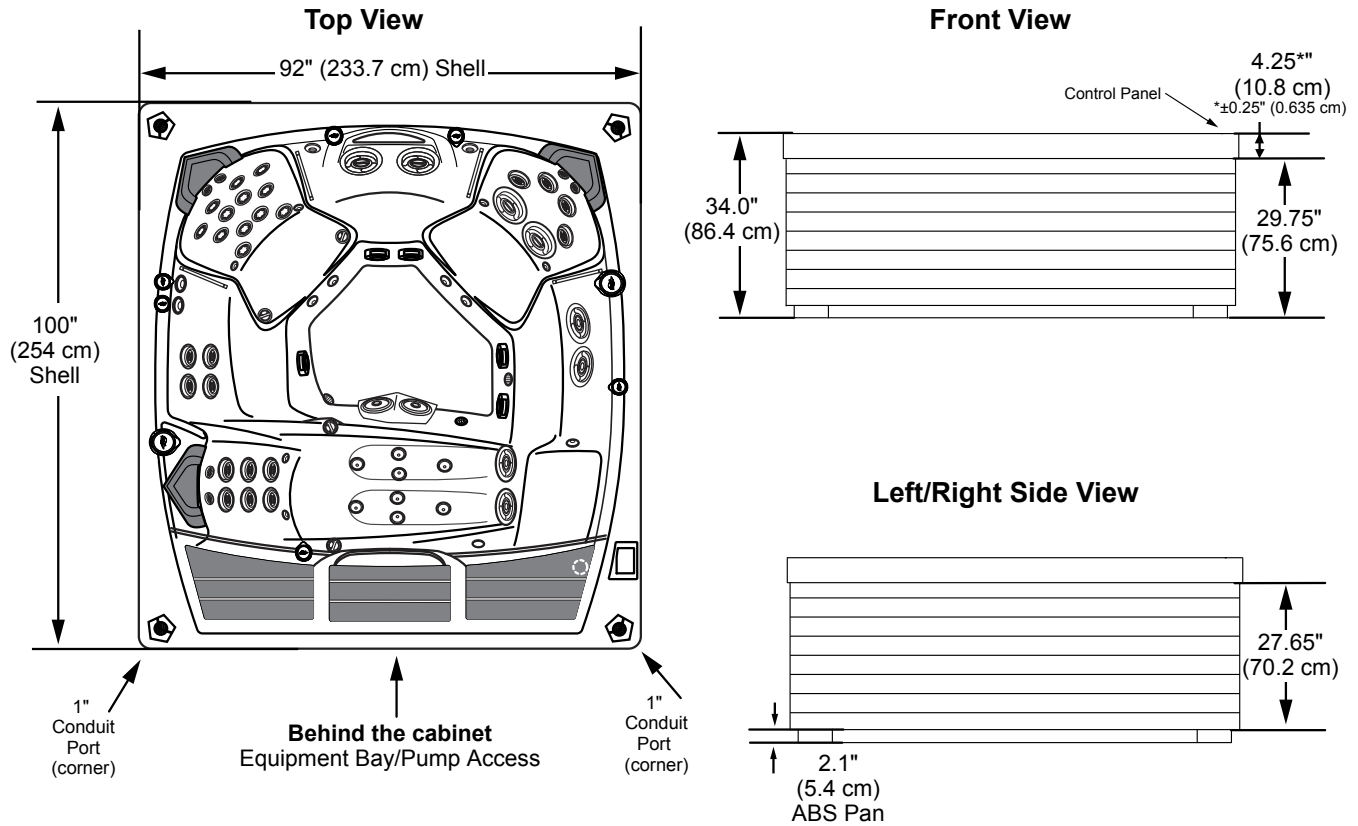

## Portable Dimensions

**IMPORTANT! Always measure each hot tub for exact dimensions BEFORE designing its foundational support and/or decking.**

**Dimensions/specifications subject to change without notice. Tolerance:  $\pm 0.5"$  (1.27 cm)**

Dimensions/Specifications Subject To Change Without Notice