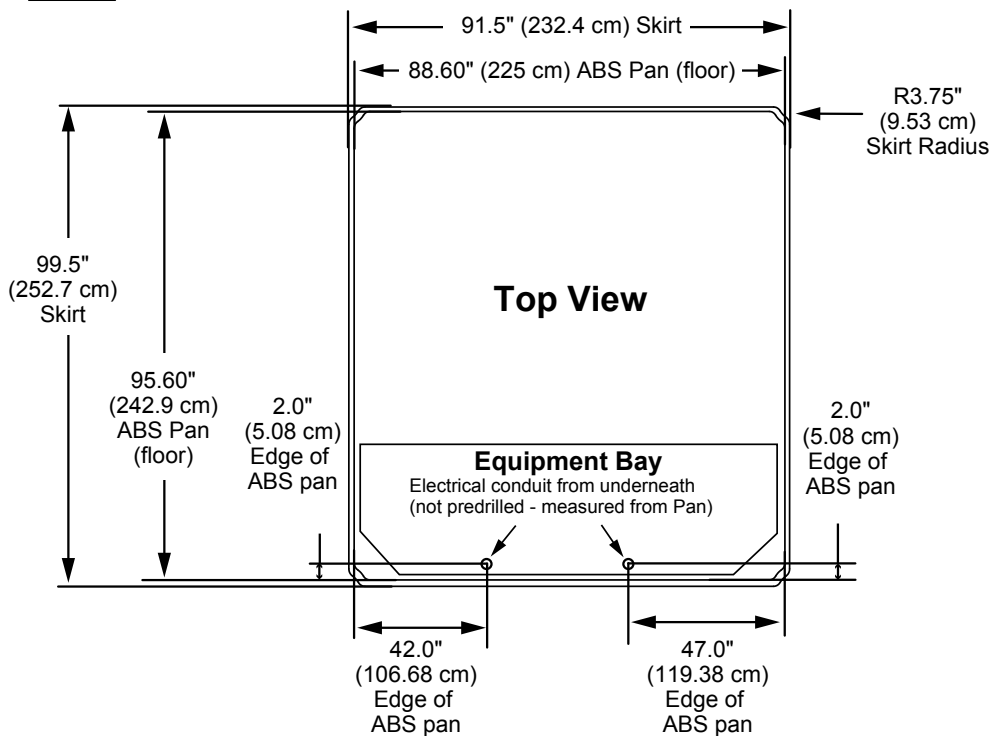

## Portable Dimensions

**IMPORTANT! Always measure each hot tub for exact dimensions BEFORE designing its foundational support and/or decking.**

**Dimensions/specifications subject to change without notice. Tolerance:  $\pm 0.5"$  (1.27 cm)**

Dimensions/Specifications Subject To Change Without Notice