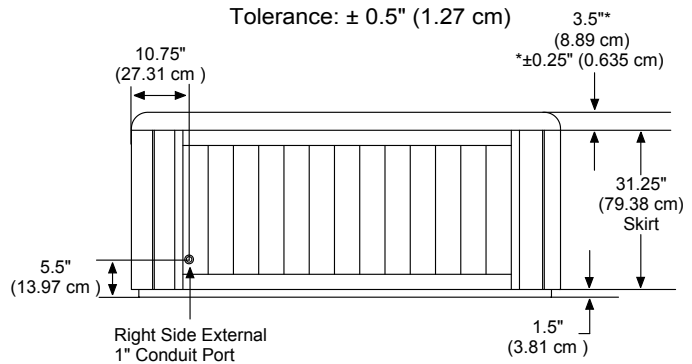

## Portable Dimensions

**TOP VIEW**

**FRONT/BACK VIEW**

Tolerance:  $\pm 0.5"$  (1.27 cm)

**RIGHT SIDE VIEW**

Tolerance:  $\pm 0.5"$  (1.27 cm)

**IMPORTANT! Always measure each hot tub for exact dimensions BEFORE designing its foundational support and/or decking.**

Dimensions/specifications subject to change without notice. Tolerance:  $\pm 0.5"$  (1.27 cm)

Dimensions/Specifications Subject To Change Without Notice