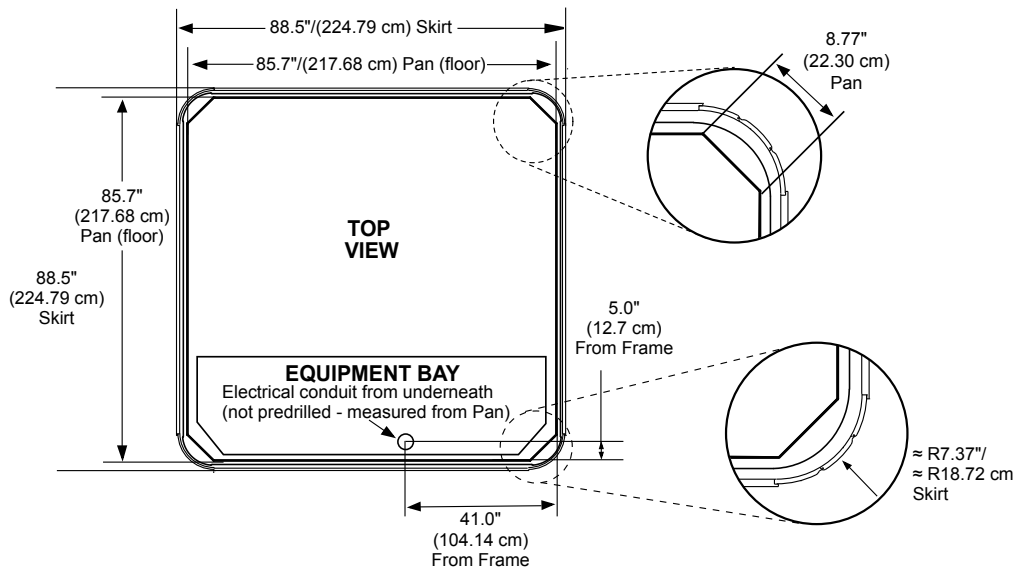

## Portable Dimensions

**TOP VIEW**

**FRONT/BACK VIEW**

Tolerance:  $\pm 0.5"$  (1.27 cm)

**RIGHT SIDE VIEW**

Tolerance:  $\pm 0.5"$  (1.27 cm)

**IMPORTANT! Always measure each hot tub for exact dimensions BEFORE designing its foundational support and/or decking.**

Dimensions/specifications subject to change without notice. Tolerance:  $\pm 0.5"$  (1.27 cm)

Dimensions/Specifications Subject To Change Without Notice