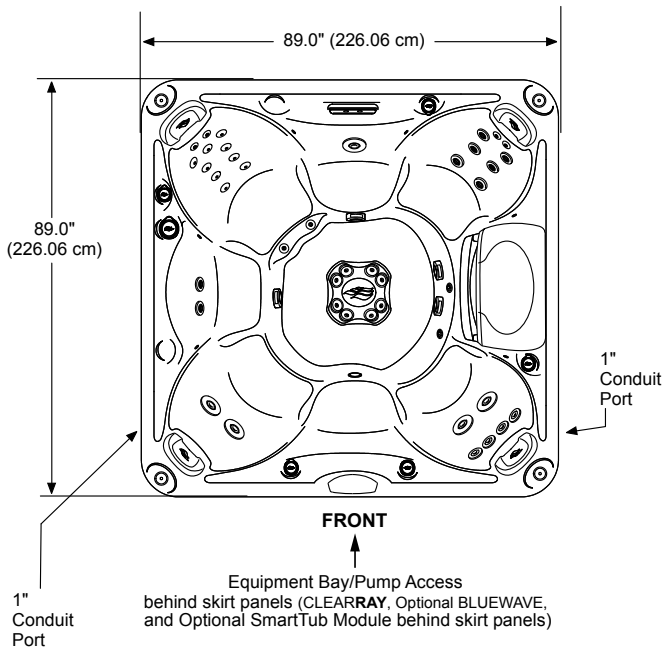

## Portable Dimensions

**TOP VIEW**

**FRONT/BACK VIEW**

Tolerance:  $\pm 0.5"$  (1.27 cm)

**RIGHT SIDE VIEW**

Tolerance:  $\pm 0.5"$  (1.27 cm)

**IMPORTANT! Always measure each hot tub for exact dimensions BEFORE designing its foundational support and/or decking.**

Dimensions/specifications subject to change without notice. Tolerance:  $\pm 0.5"$  (1.27 cm)

Dimensions/Specifications Subject To Change Without Notice