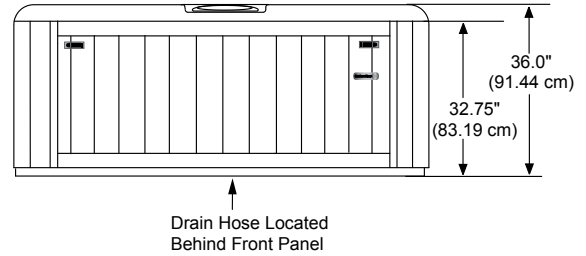

## Portable Dimensions

**TOP VIEW**

**FRONT/BACK VIEW**

Tolerance:  $\pm 0.5"$  (1.27 cm)

**RIGHT SIDE VIEW**

Tolerance:  $\pm 0.5"$  (1.27 cm)

**IMPORTANT! Always measure each hot tub for exact dimensions BEFORE designing its foundational support and/or decking.**

Dimensions/specifications subject to change without notice. Tolerance:  $\pm 0.5"$  (1.27 cm)

Dimensions/Specifications Subject To Change Without Notice