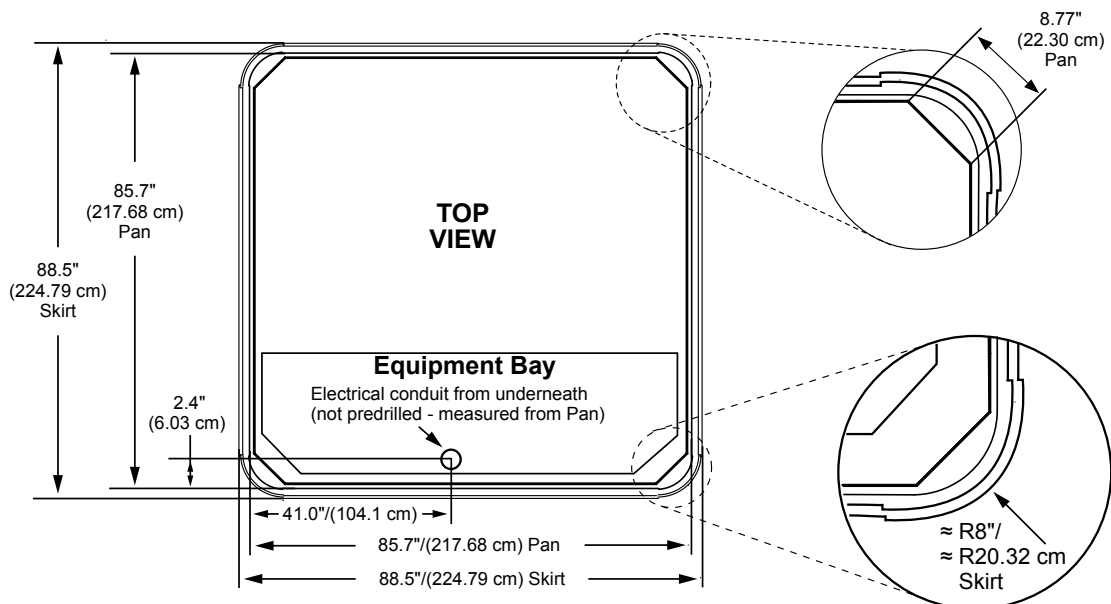

Sundance Spas 880 Cameo

Portable Dimensions

IMPORTANT! Always measure each hot tub for exact dimensions BEFORE designing its foundational support and/or decking.

Dimensions/specifications subject to change without notice. Tolerance: $\pm 0.5"$ (1.27 cm)

Dimensions/Specifications Subject To Change Without Notice