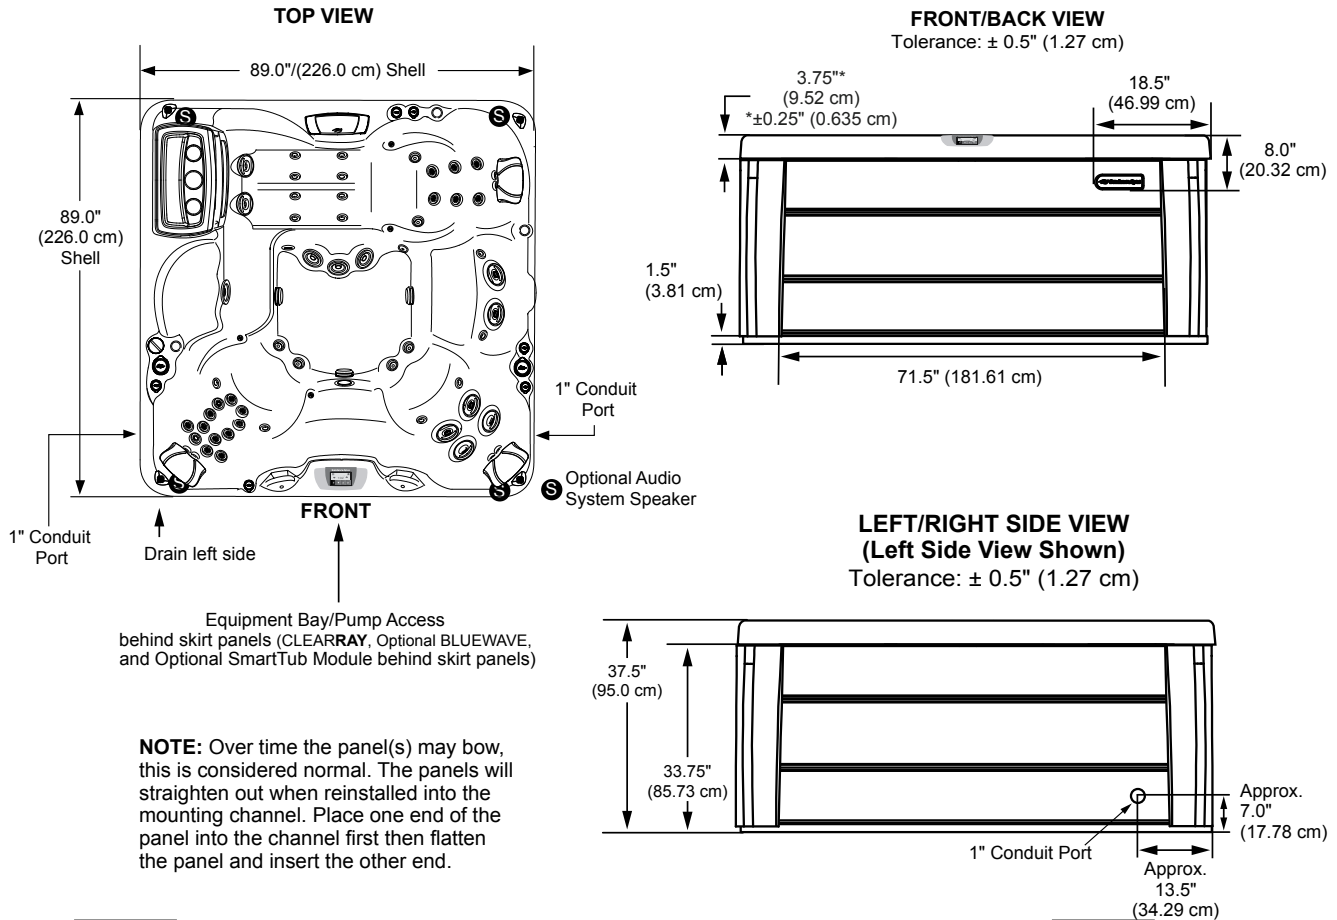

Sundance Spas 880 Cameo

Portable Dimensions

IMPORTANT! Always measure each hot tub for exact dimensions BEFORE designing its foundational support and/or decking.

Dimensions/specifications subject to change without notice. Tolerance: $\pm 0.5"$ (1.27 cm)

Dimensions/Specifications Subject To Change Without Notice