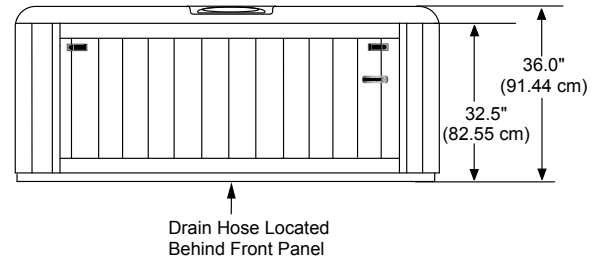

Sundance Spas 780 Bristol

Portable Dimensions

TOP VIEW

FRONT/BACK VIEW

Tolerance: $\pm 0.5"$ (1.27 cm)

RIGHT SIDE VIEW

Tolerance: $\pm 0.5"$ (1.27 cm)

IMPORTANT! Always measure each hot tub for exact dimensions BEFORE designing its foundational support and/or decking.

Dimensions/specifications subject to change without notice. Tolerance: $\pm 0.5"$ (1.27 cm)

Dimensions/Specifications Subject To Change Without Notice