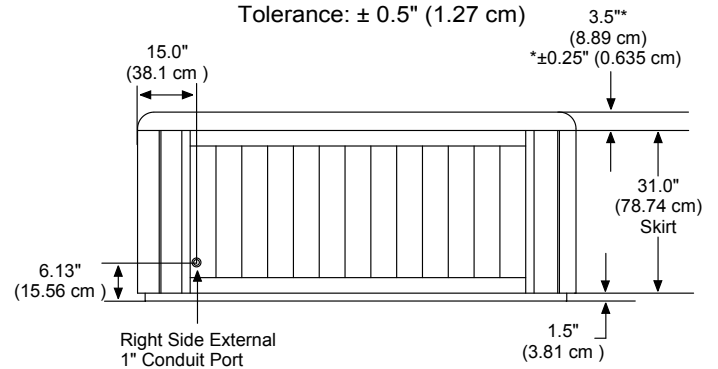

Sundance Spas 780 Bristol

Portable Dimensions

TOP VIEW

FRONT/BACK VIEW

Tolerance: $\pm 0.5"$ (1.27 cm)

RIGHT SIDE VIEW

Tolerance: $\pm 0.5"$ (1.27 cm)

IMPORTANT! Always measure each hot tub for exact dimensions BEFORE designing its foundational support and/or decking.

Dimensions/specifications subject to change without notice. Tolerance: $\pm 0.5"$ (1.27 cm)

Dimensions/Specifications Subject To Change Without Notice