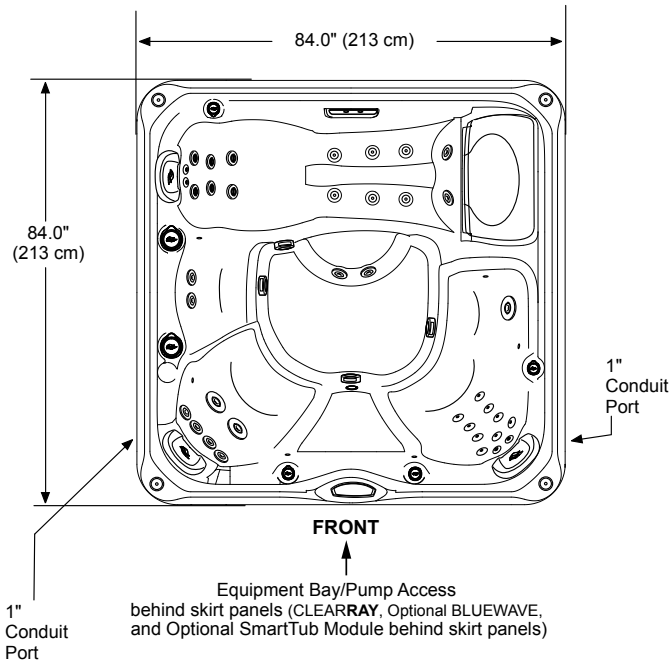

Sundance Spas 780 Bristol

Portable Dimensions

TOP VIEW

FRONT/BACK VIEW

Tolerance: $\pm 0.5"$ (1.27 cm)

RIGHT SIDE VIEW

Tolerance: $\pm 0.5"$ (1.27 cm)

IMPORTANT! Always measure each hot tub for exact dimensions BEFORE designing its foundational support and/or decking.

Dimensions/specifications subject to change without notice. Tolerance: $\pm 0.5"$ (1.27 cm)

Dimensions/Specifications Subject To Change Without Notice