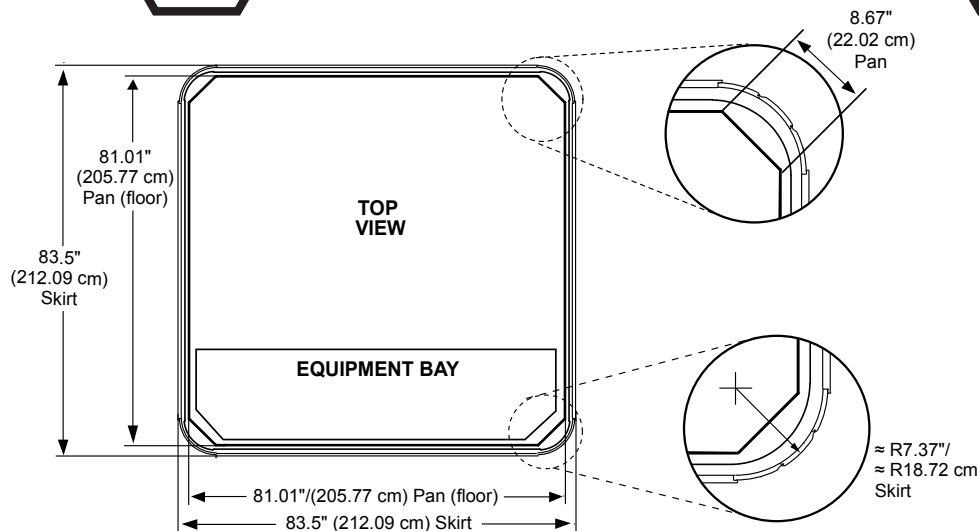

Sundance Spas 780 Bristol

Portable Dimensions

TOP VIEW

FRONT/BACK VIEW

Tolerance: $\pm 0.5"$ (1.27 cm)

RIGHT SIDE VIEW

Tolerance: $\pm 0.5"$ (1.27 cm)

IMPORTANT! Always measure each hot tub for exact dimensions BEFORE designing its foundational support and/or decking.

Dimensions/specifications subject to change without notice. Tolerance: $\pm 0.5"$ (1.27 cm)

Dimensions/Specifications Subject To Change Without Notice